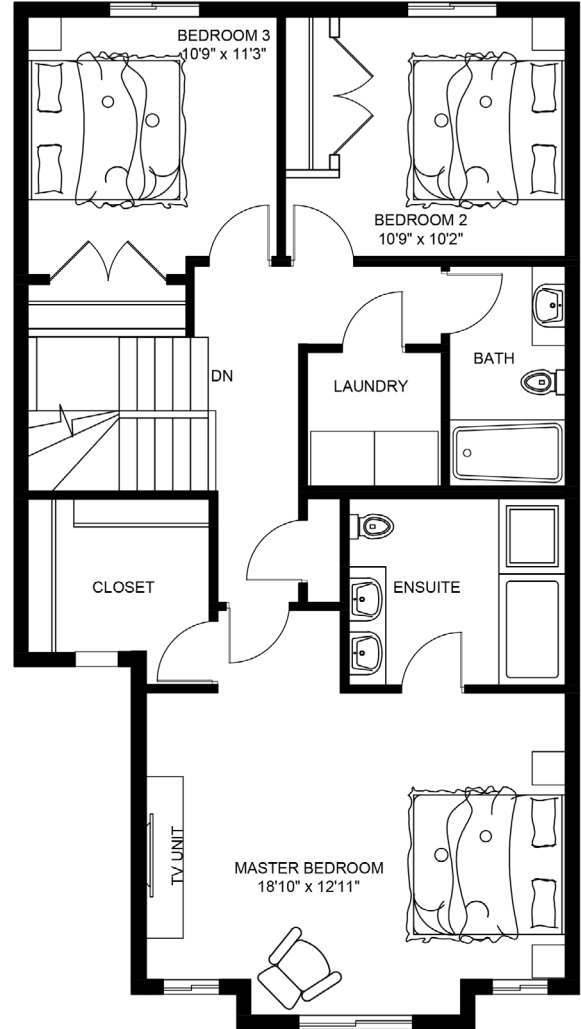

ARIES

TOTAL SQUARE FEET : 1592, BEDROOMS : 3, BATHROOMS: 2.5

NOTE: ALL RIGHTS RESERVED, INCLUDING THE RIGHT OF REPRODUCTION IN WHOLE OR IN PART, IN ANY FORM. CONTRACTOR / BUILDER SHALL VERIFY ALL SPECIFICATIONS AND DIMENSIONS BEFORE COMMENCING CONSTRUCTION AND REPORT ANY ERRORS OR OMISSIONS TO THIS OFFICE. ALL DIMENSIONS SHALL BE READ NOT SCALED.

ARIES

TOTAL SQUARE FEET : 1592, BEDROOMS : 3, BATHROOMS: 2.5

MAIN 639 SQFT

SECOND 953 SQFT

NOTE: ALL RIGHTS RESERVED, INCLUDING THE RIGHT OF REPRODUCTION IN WHOLE OR IN PART, IN ANY FORM. CONTRACTOR / BUILDER SHALL VERIFY ALL SPECIFICATIONS AND DIMENSIONS BEFORE COMMENCING CONSTRUCTION AND REPORT ANY ERRORS OR OMISSIONS TO THIS OFFICE. ALL DIMENSIONS SHALL BE READ NOT SCALED.