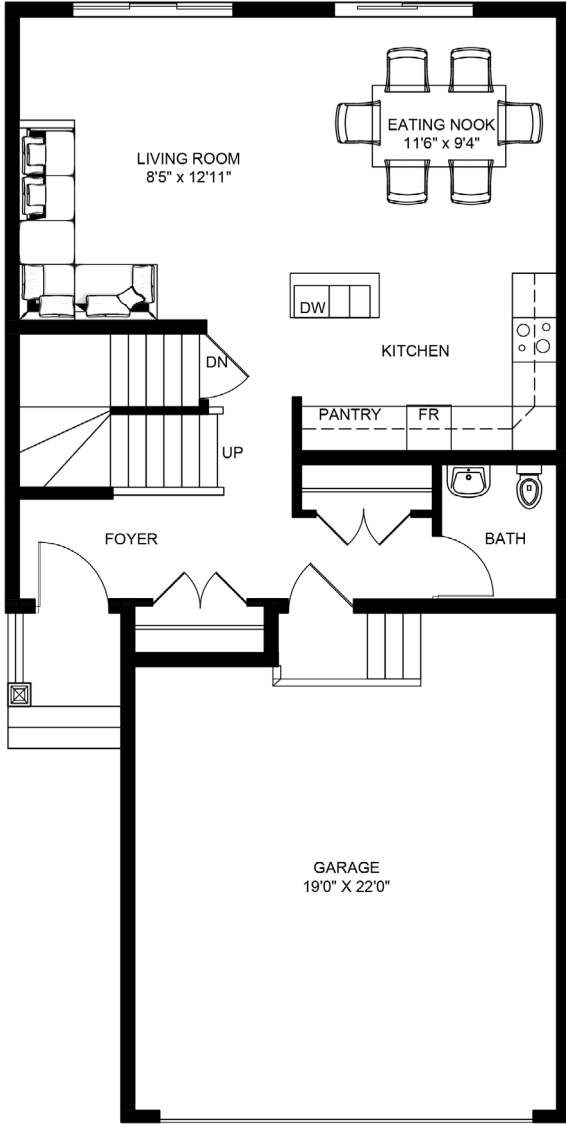

ARIES

TOTAL SQUARE FEET : 1592, BEDROOMS : 3, BATHROOMS: 2.5

NOTE: ALL RIGHTS RESERVED, INCLUDING THE RIGHT OF REPRODUCTION IN WHOLE OR IN PART, IN ANY FORM. CONTRACTOR / BUILDER SHALL VERIFY ALL SPECIFICATIONS AND DIMENSIONS BEFORE COMMENCING CONSTRUCTION AND REPORT ANY ERRORS OR OMISSIONS TO THIS OFFICE. ALL DIMENSIONS SHALL BE READ NOT SCALED.

ARIES

TOTAL SQUARE FEET : 1592, BEDROOMS : 3, BATHROOMS: 2.5

MAIN 639 SQFT

SECOND 953 SQFT

NOTE: ALL RIGHTS RESERVED, INCLUDING THE RIGHT OF REPRODUCTION IN WHOLE OR IN PART, IN ANY FORM. CONTRACTOR / BUILDER SHALL VERIFY ALL SPECIFICATIONS AND DIMENSIONS BEFORE COMMENCING CONSTRUCTION AND REPORT ANY ERRORS OR OMISSIONS TO THIS OFFICE. ALL DIMENSIONS SHALL BE READ NOT SCALED.