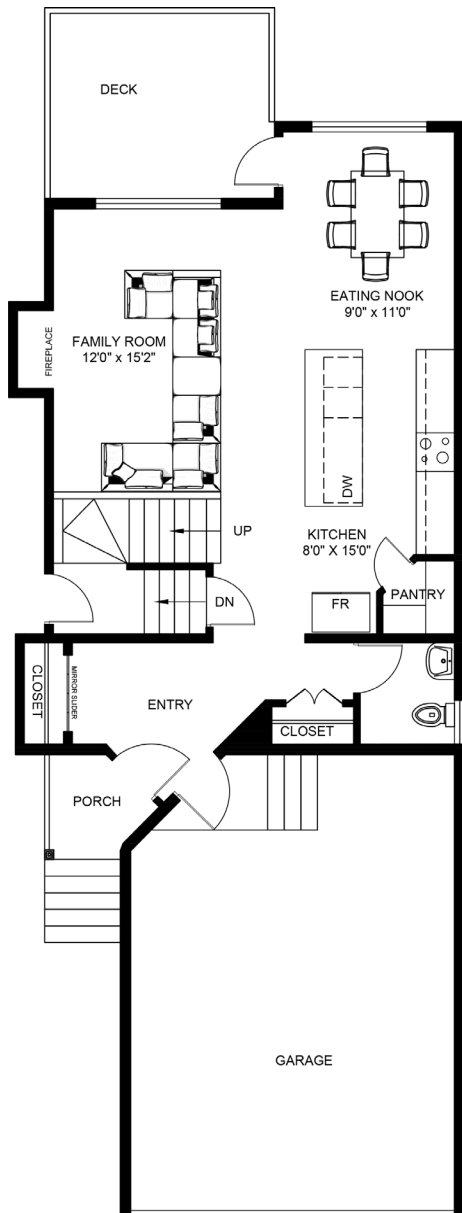

VIRGO

TOTAL SQUARE FEET : 1693, BEDROOMS : 3, BATHROOMS: 2.5

NOTE: ALL RIGHTS RESERVED, INCLUDING THE RIGHT OF REPRODUCTION IN WHOLE OR IN PART, IN ANY FORM. CONTRACTOR / BUILDER SHALL VERIFY ALL SPECIFICATIONS AND DIMENSIONS BEFORE COMMENCING CONSTRUCTION AND REPORT ANY ERRORS OR OMISSIONS TO THIS OFFICE. ALL DIMENSIONS SHALL BE READ NOT SCALED.

VIRGO

TOTAL SQUARE FEET : 1693, BEDROOMS : 3, BATHROOMS: 2.5

MAIN 706 SQFT

SECOND 987 SQFT

NOTE: ALL RIGHTS RESERVED, INCLUDING THE RIGHT OF REPRODUCTION IN WHOLE OR IN PART, IN ANY FORM. CONTRACTOR / BUILDER SHALL VERIFY ALL SPECIFICATIONS AND DIMENSIONS BEFORE COMMENCING CONSTRUCTION AND REPORT ANY ERRORS OR OMISSIONS TO THIS OFFICE. ALL DIMENSIONS SHALL BE READ NOT SCALED.