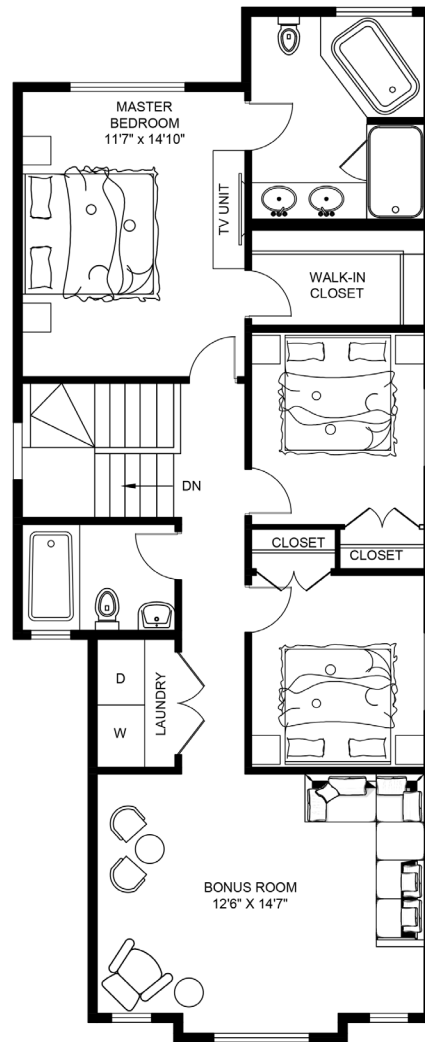

VIRGO

TOTAL SQUARE FEET : 1693, BEDROOMS : 3, BATHROOMS: 2.5

NOTE: ALL RIGHTS RESERVED, INCLUDING THE RIGHT OF REPRODUCTION IN WHOLE OR IN PART, IN ANY FORM. CONTRACTOR / BUILDER SHALL VERIFY ALL SPECIFICATIONS AND DIMENSIONS BEFORE COMMENCING CONSTRUCTION AND REPORT ANY ERRORS OR OMISSIONS TO THIS OFFICE. ALL DIMENSIONS SHALL BE READ NOT SCALED.

VIRGO

TOTAL SQUARE FEET : 1693, BEDROOMS : 3, BATHROOMS: 2.5

MAIN 706 SQFT

SECOND 987 SQFT

NOTE: ALL RIGHTS RESERVED, INCLUDING THE RIGHT OF REPRODUCTION IN WHOLE OR IN PART, IN ANY FORM. CONTRACTOR / BUILDER SHALL VERIFY ALL SPECIFICATIONS AND DIMENSIONS BEFORE COMMENCING CONSTRUCTION AND REPORT ANY ERRORS OR OMISSIONS TO THIS OFFICE. ALL DIMENSIONS SHALL BE READ NOT SCALED.